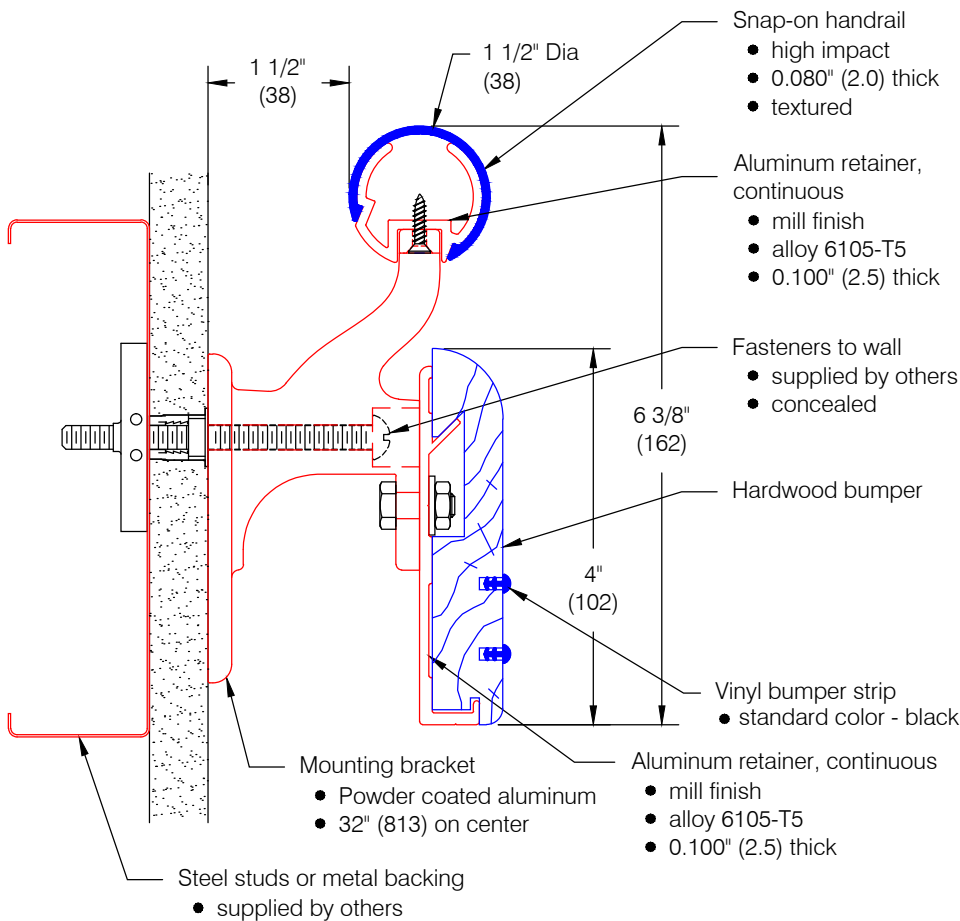

BR(*)-4RVW Handrail - Standard Options

Features:

Handrail

- ADA Compliant
- Class A fire rating
- Molded returns - with hardware
- Molded outside corners - with hardware
- Stock length 12'-0" (3658)

Wood

- Wall returns - with hardware
- Outside corners - with hardware
- Stock lengths:
 Wood - random 6'-0" (1829) to 16'-0" (4877)
 Aluminum - 12'-0" (3658)