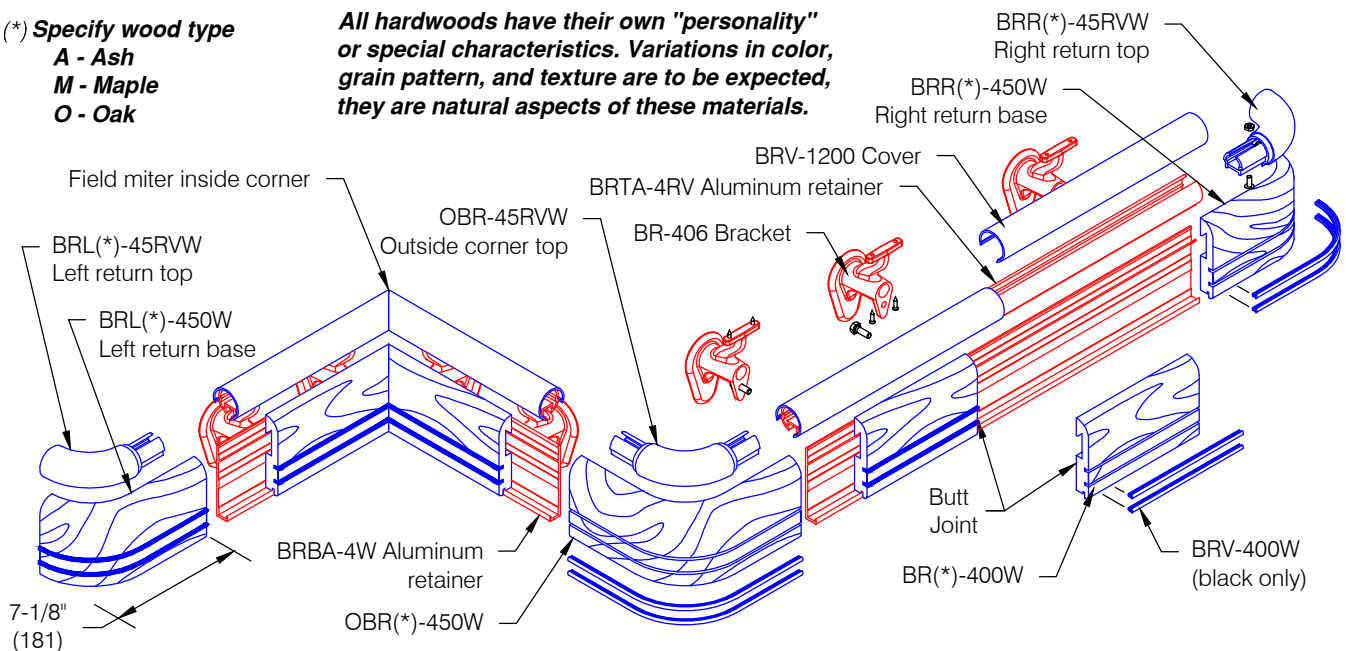

Pawling Corporation reserves the right to discontinue a design or modify an existing design without prior notice

Customer :	Project :	WD.180.0
Architect :	Sales Rep :