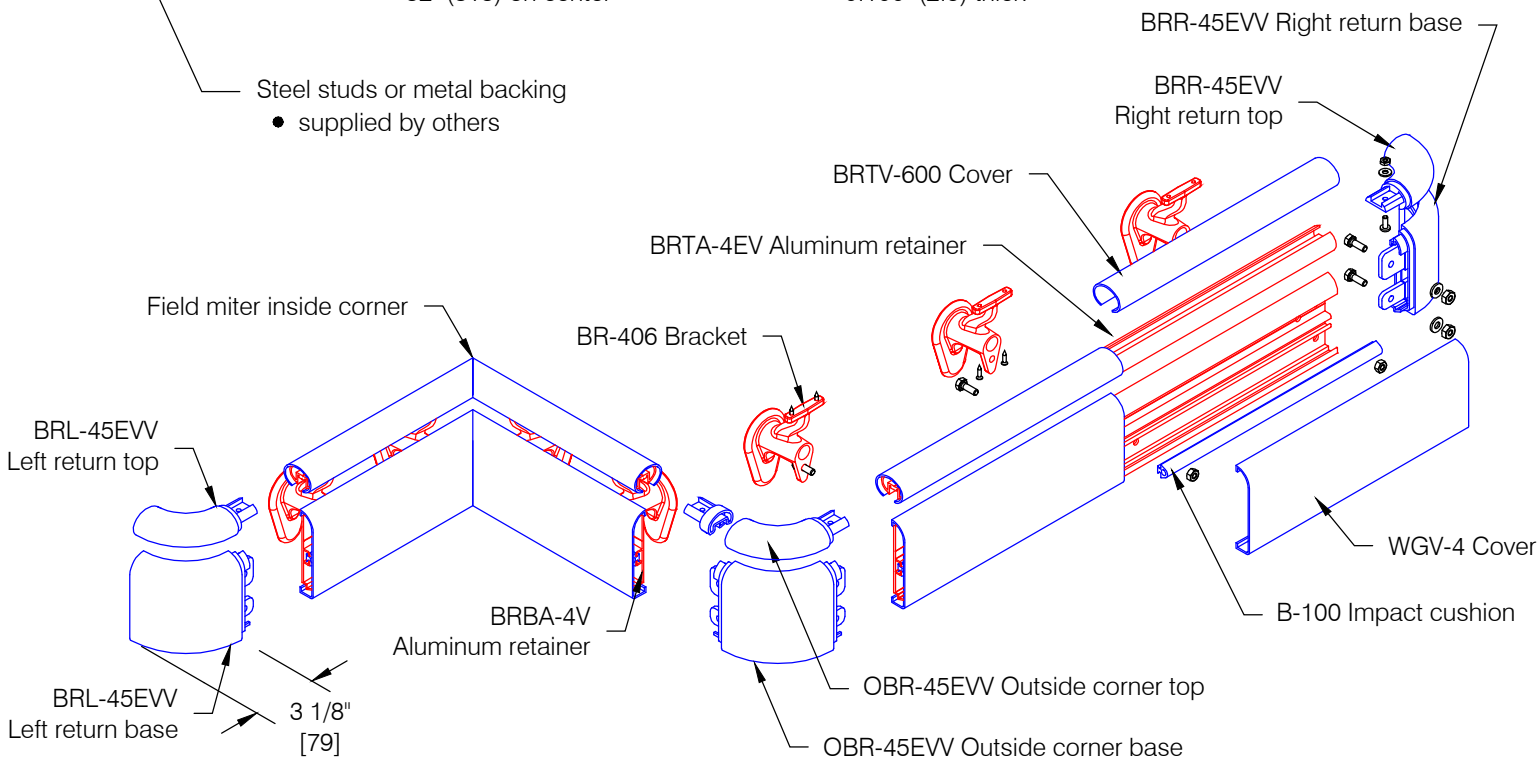

Pawling Corporation reserves the right to discontinue a design or modify an existing design without prior notice

Customer :	Project :	WD.179.0
Architect :	Sales Rep :