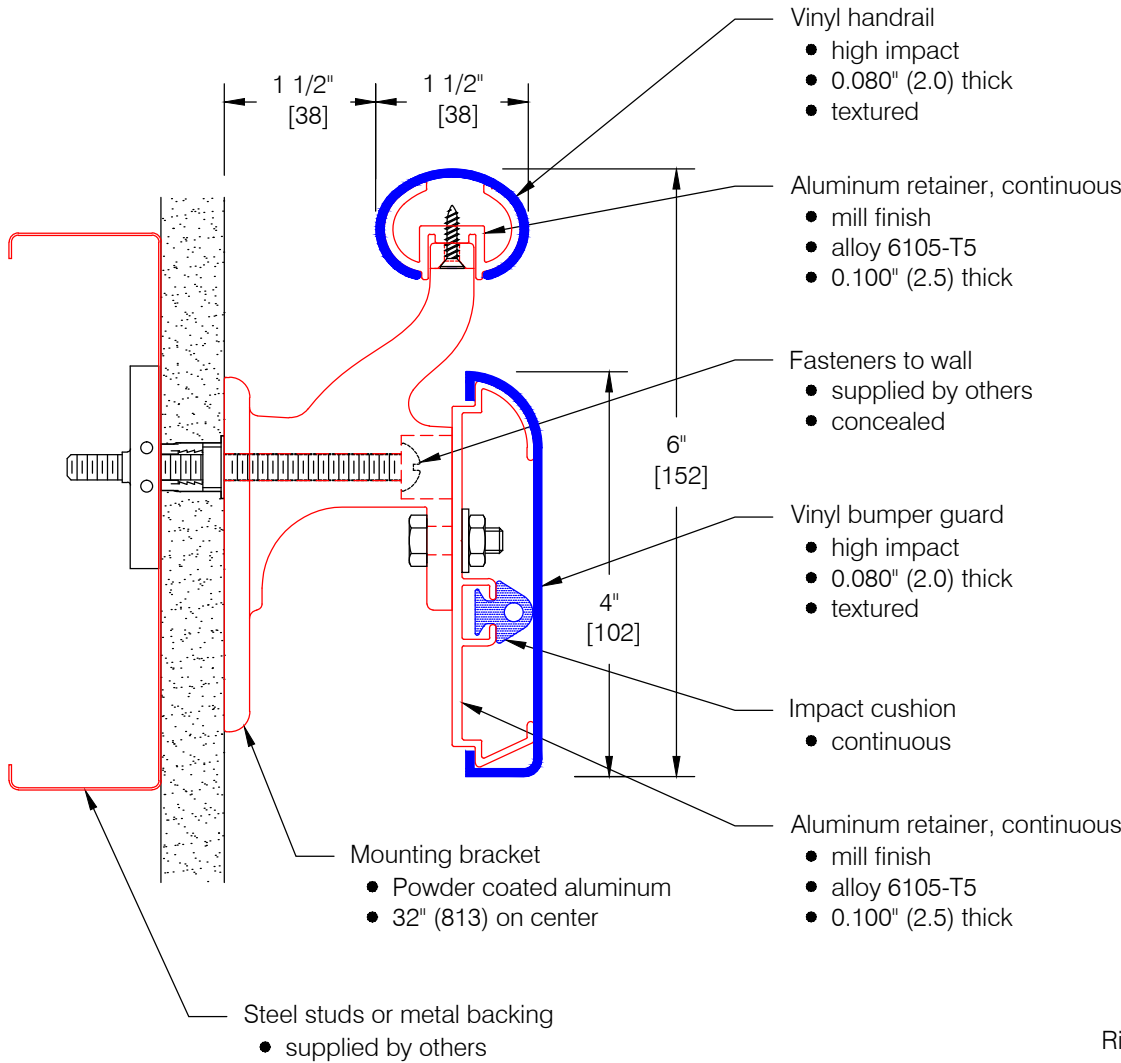

BR-4EV Handrail - Standard Options

Features:

- ADA Compliant
- Class A fire rating
- Molded returns - with hardware
- Molded outside corners - with hardware
- Stock length 12'-0" (3658)
- Concealed wall mount hardware