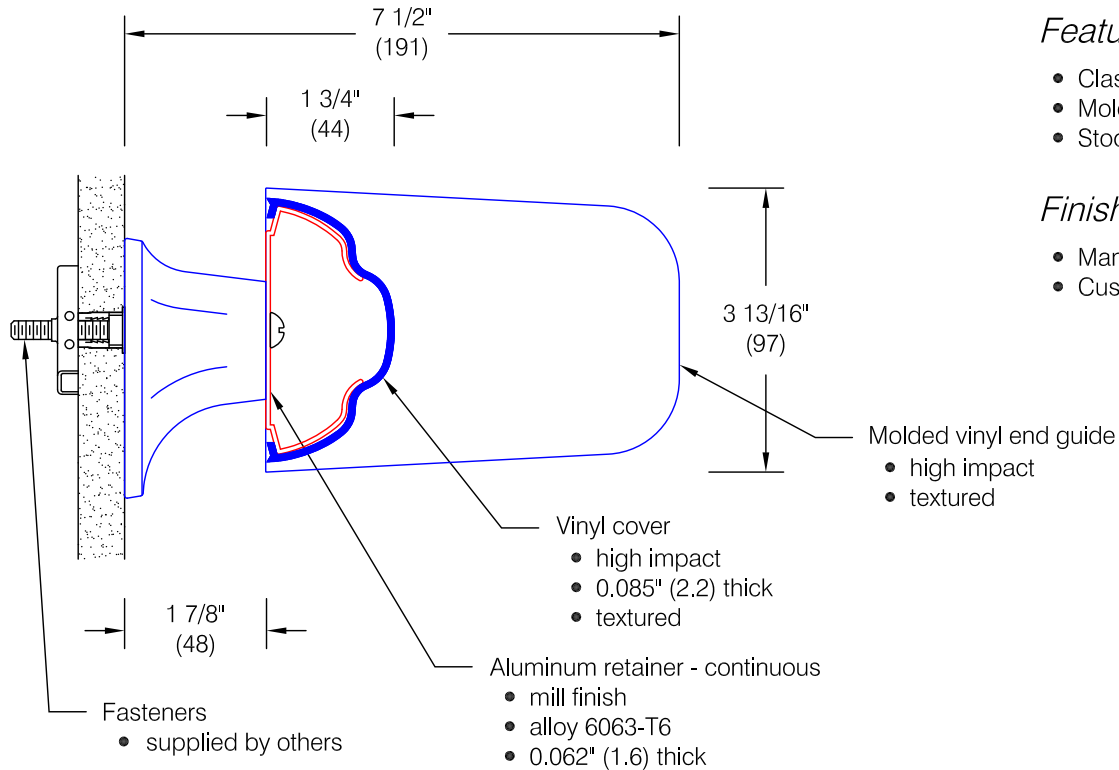

BL-4 Bed Locator

Features:

- Class A fire rating
- Molded end guides
- Stock length 4'-0" (1219)

Finishes:

- Manufacturer's standard colors
- Custom colors available

Pawling Corporation reserves the right to discontinue a design or modify an existing design without prior notice