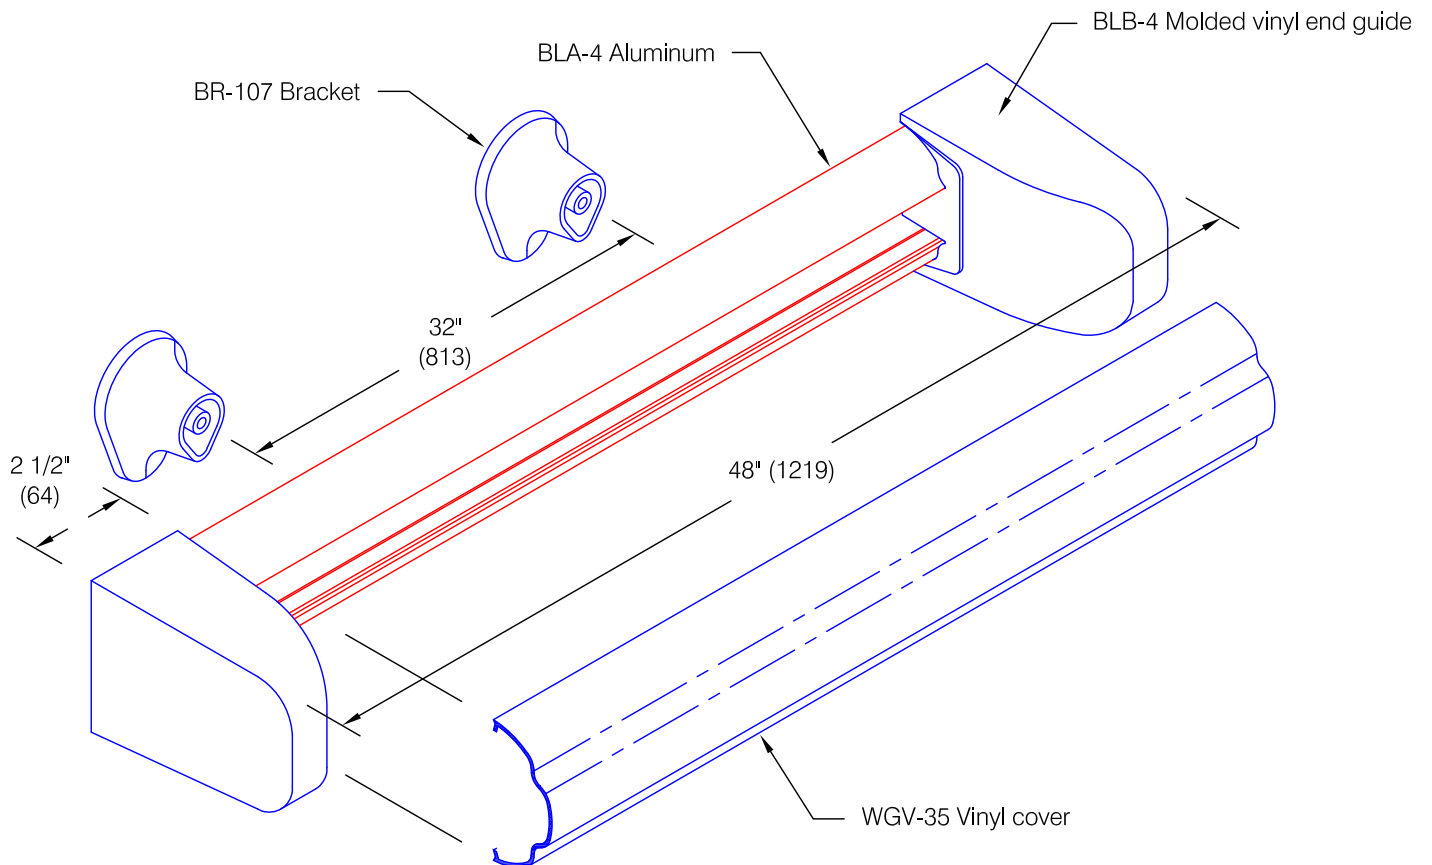

BL-4 Bed Locator

Features:

- Class A fire rating
- Molded end guides
- Stock length 4'-0" (1219)

Finishes:

- Manufacturer's standard colors
- Custom colors available

Pawling Corporation reserves the right to discontinue a design or modify an existing design without prior notice