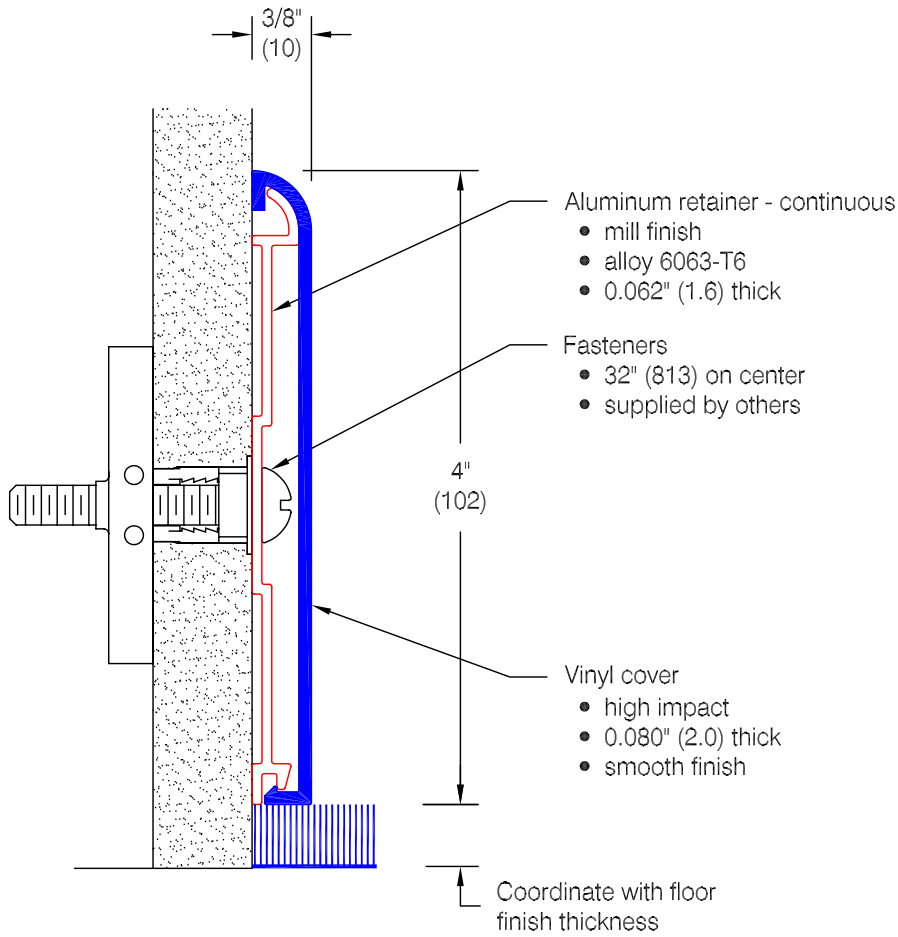

BB-4 Base Guard

Features:

- Class A fire rating
- Molded end caps
- Molded inside corners
- Molded outside corners
- Stock length 12'-0" (3658)

Finishes:

- Manufacturer's standard colors
- Custom colors available