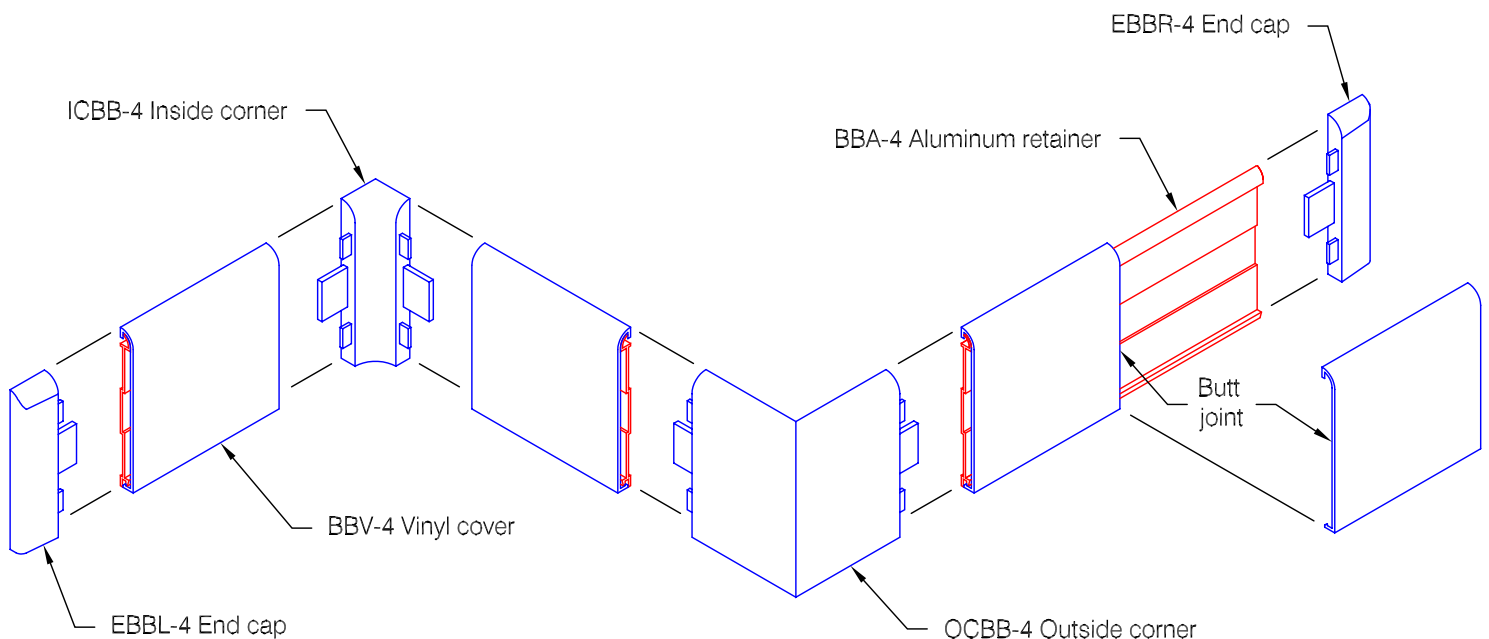

BB-4 Base Guard

Features:

- Class A fire rating
- Molded end caps
- Molded inside corners
- Molded outside corners
- Stock length 12'-0" (3658)

Finishes:

- Manufacturer's standard colors
- Custom colors available