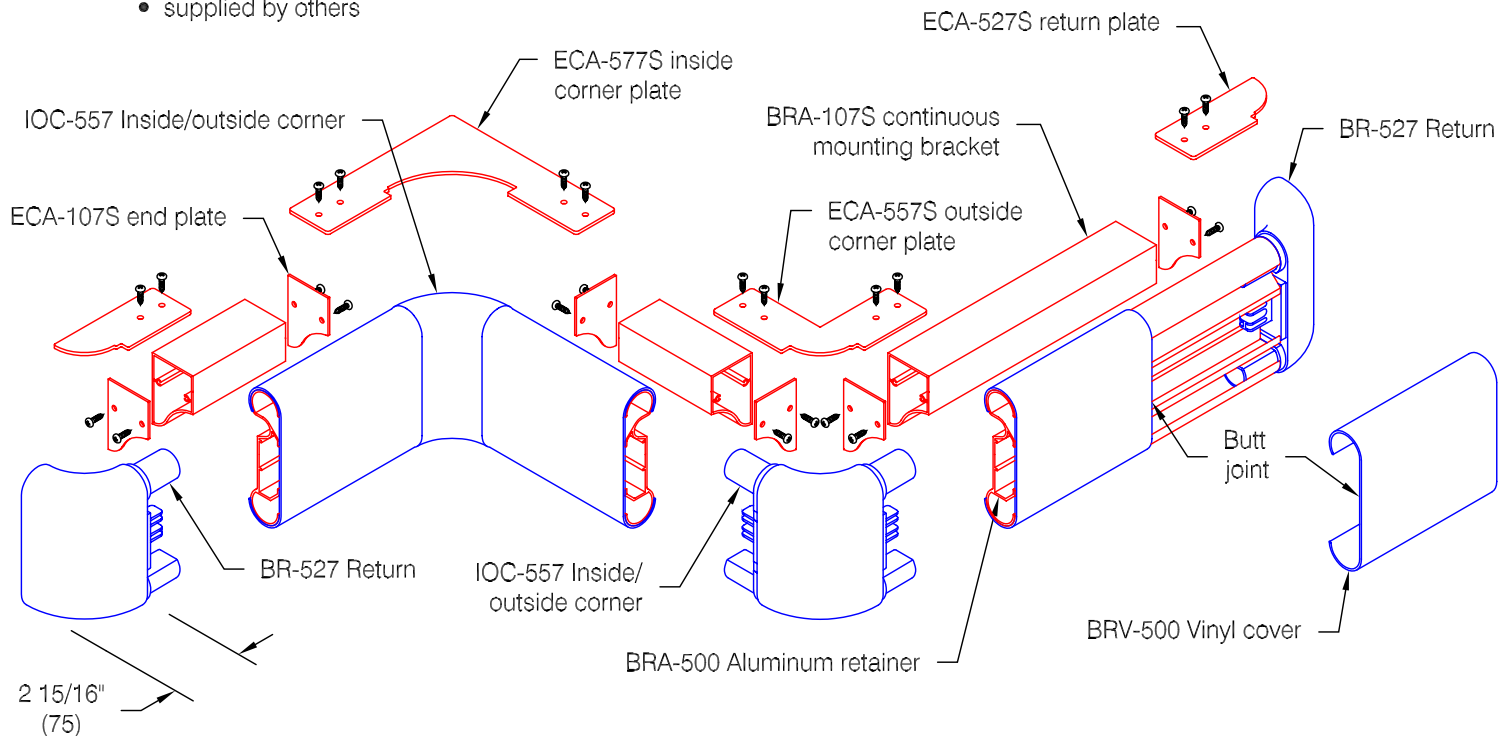

BR-500S Handrail With Continuous Security Bracket

Features:

- ADA Compliant
- Class A fire rating
- Molded returns - with hardware
- Molded outside corners - with hardware
- Molded inside corners - with hardware
- Stock lengths - 12'-0" (3658)

Finishes:

- Manufacturer's standard colors
- Custom colors available

Rear View of Wall Return Assembly

Pawling Corporation reserves the right to discontinue a design or modify an existing design without prior notice