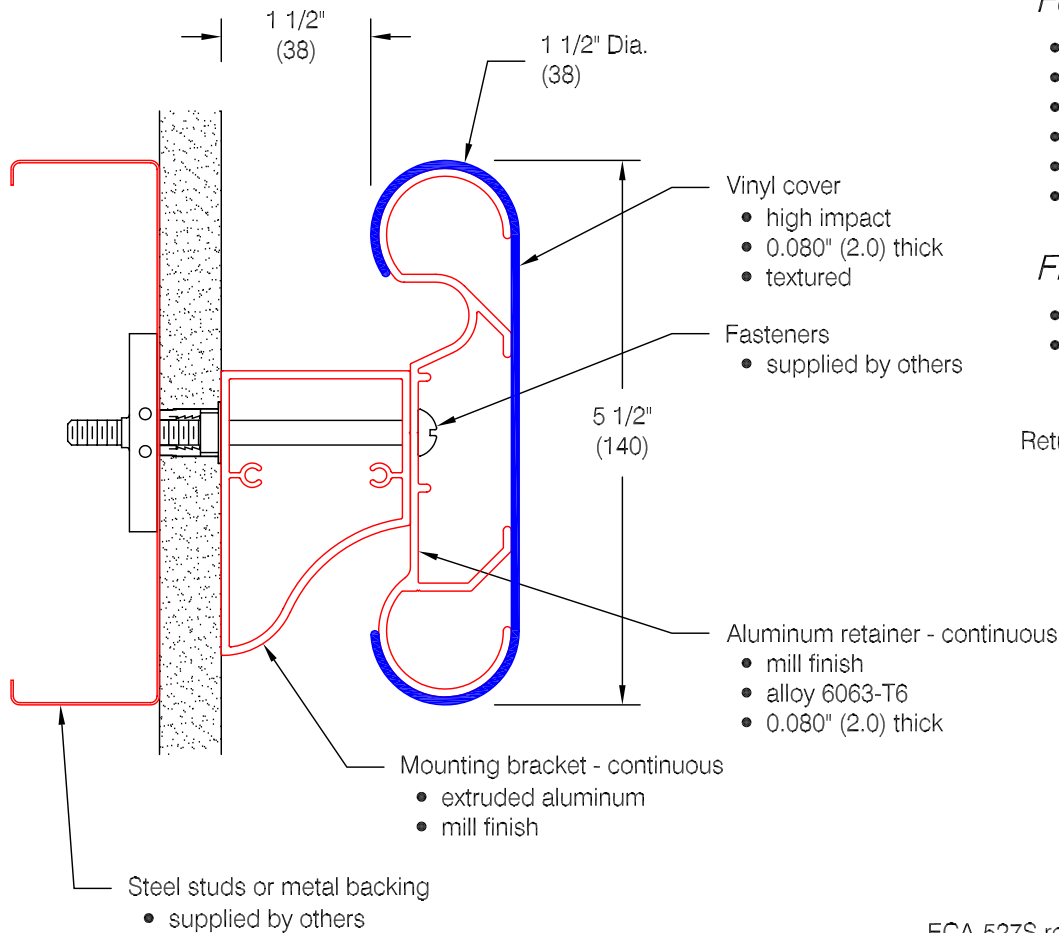

BR-500S Handrail With Continuous Security Bracket

Features:

- ADA Compliant
- Class A fire rating
- Molded returns - with hardware
- Molded outside corners - with hardware
- Molded inside corners - with hardware
- Stock lengths - 12'-0" (3658)

Finishes:

- Manufacturer's standard colors
- Custom colors available

Rear View of Wall Return Assembly

Pawling Corporation reserves the right to discontinue a design or modify an existing design without prior notice