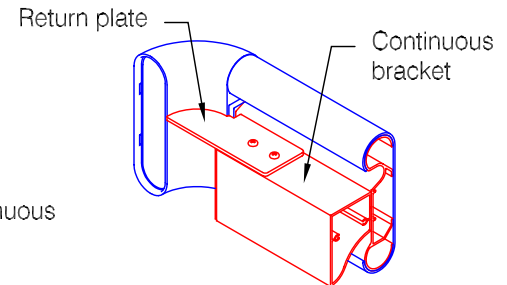

BR-500S Handrail With Continuous Security Bracket

Features:

- ADA Compliant
- Class A fire rating
- Molded returns - with hardware
- Molded outside corners - with hardware
- Molded inside corners - with hardware
- Stock lengths - 12'-0" (3658)

Finishes:

- Manufacturer's standard colors
- Custom colors available

Rear View of Wall Return Assembly