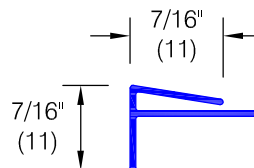

WC-98 Top cap/End cap