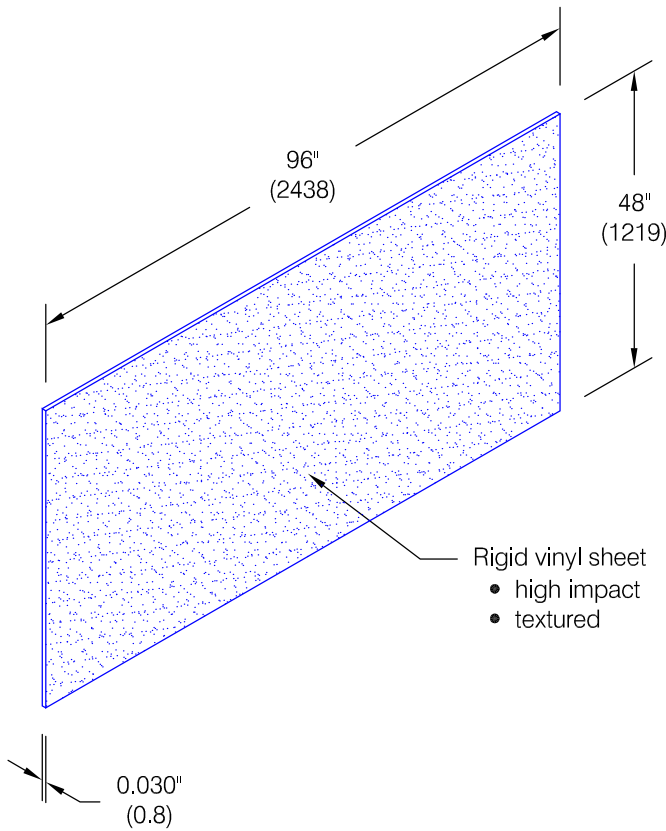

WC-30 Wall Covering

Rigid vinyl sheet

- high impact
- textured

Features:

- Class A fire rating
- Heavier gauges available
- Stock size 4'-0" (1219) x 8'-0" (2438) sheets
- Custom sizes are available (minimums apply)

Finishes:

- Manufacturer's standard colors
- Custom colors available

Mounting Options:

- Adhesive (supplied separately)
 - ADH-60 mastic adhesive
 - ADH-30 contact adhesive

WC-99 Joint cover

WC-100 Inside corner
(90 to 135 degrees)