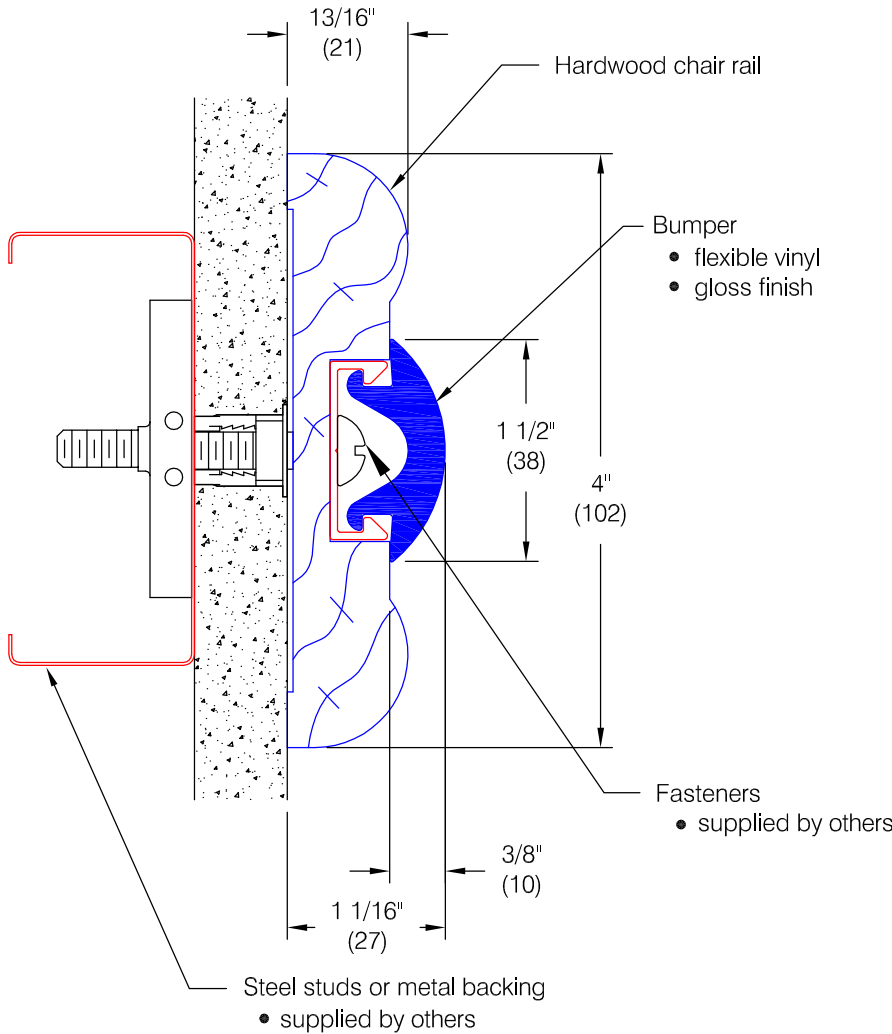

## CRW-40 Chair Rail

### Features:

- Milled end caps
- Stock lengths:  
 Wood - random 6'-0" (1829) to 12'-0" (3658)  
 Aluminum & bumper - 12'-0" (3658)