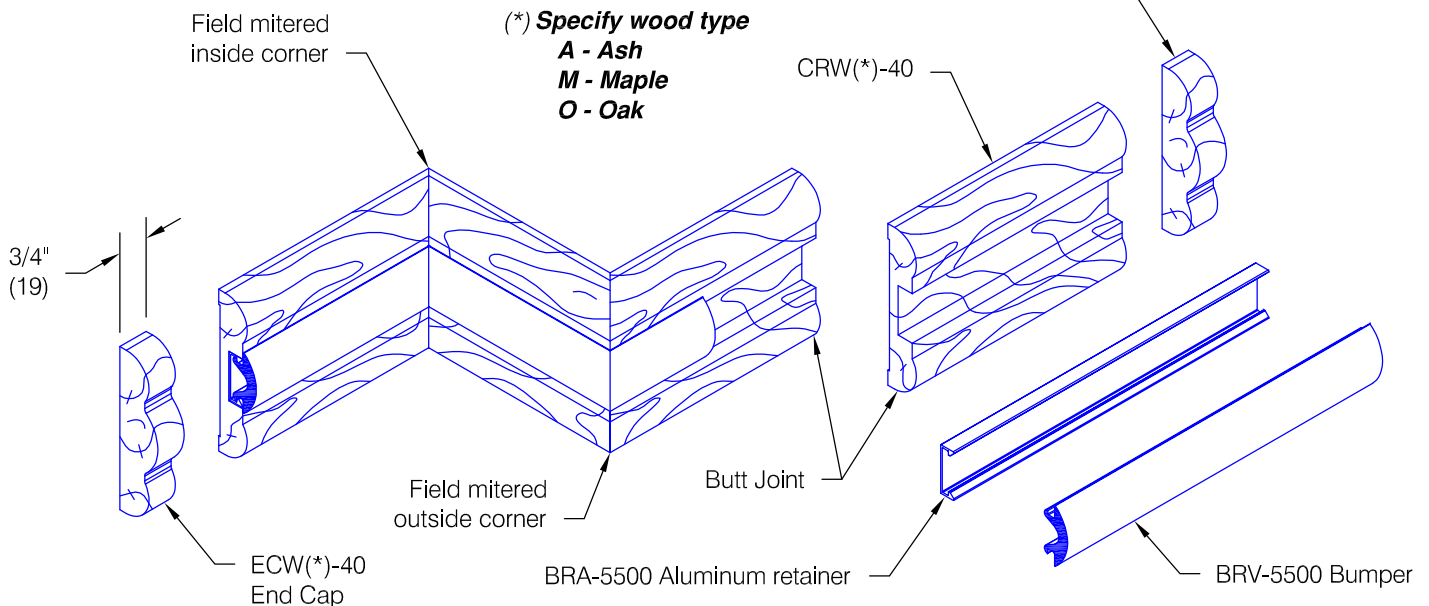

Pawling Corporation reserves the right to discontinue a design or modify an existing design without prior notice

Customer :

Project :

Architect :

Sales Rep :

WD.166.0c