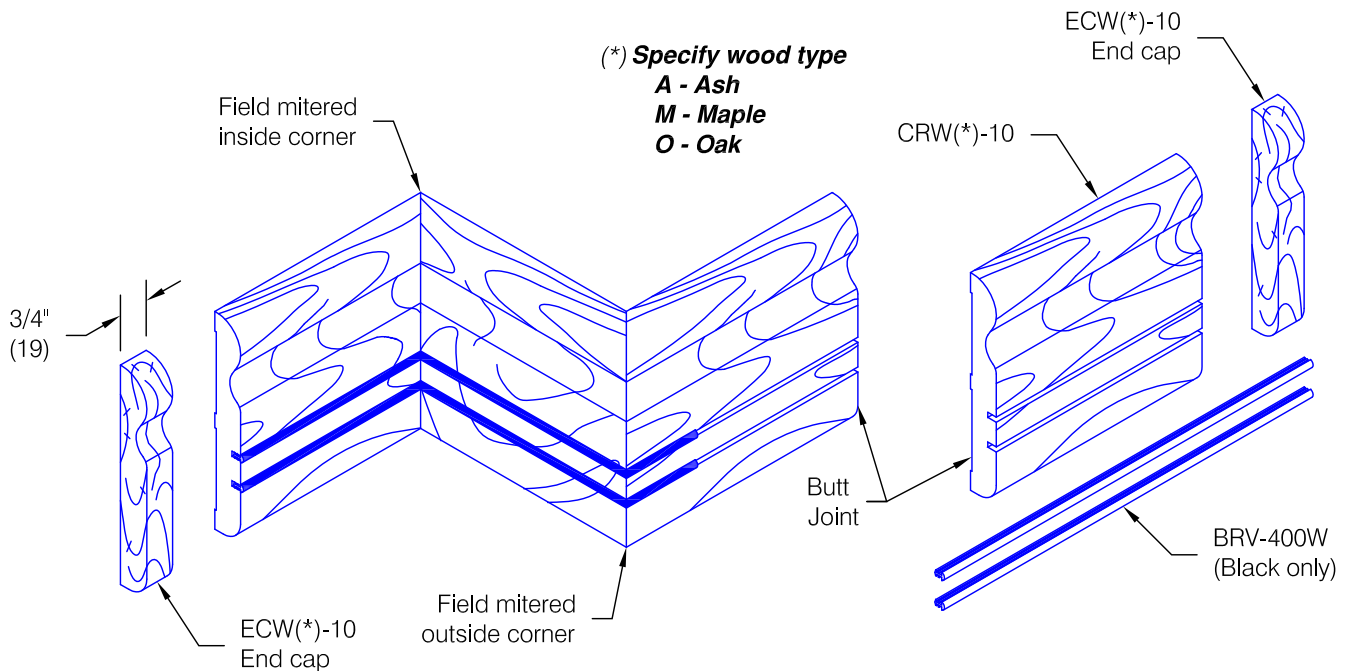

Pawling Corporation reserves the right to discontinue a design or modify an existing design without prior notice

Customer :	Project :	WD.148.0c
Architect :	Sales Rep :