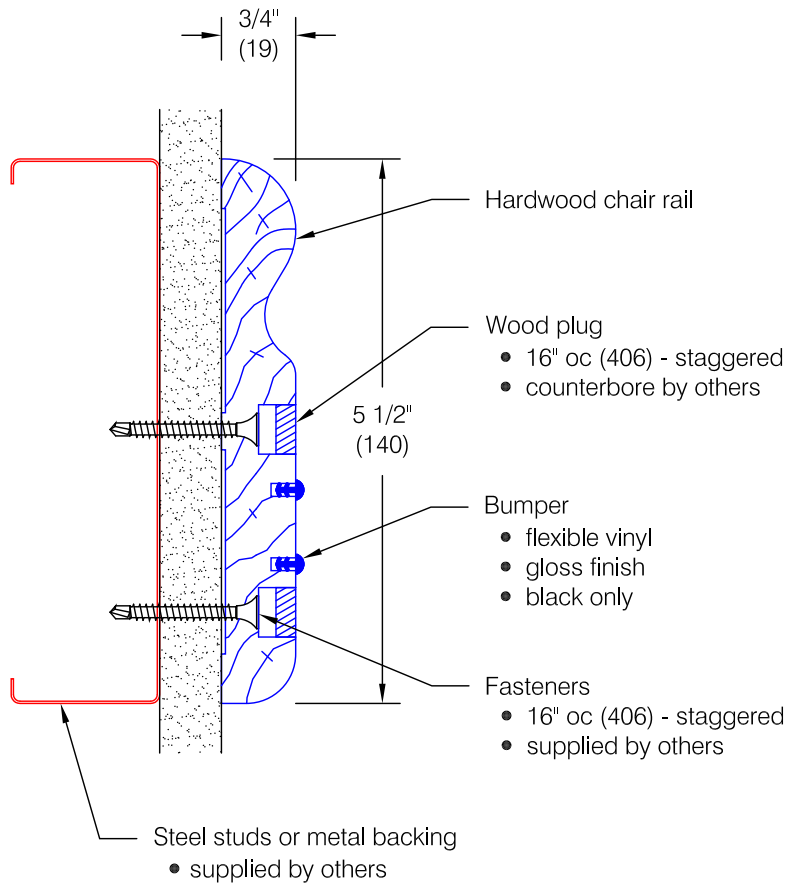

CRW-10 Chair Rail - Standard Options

Features:

- Milled end caps
- Stock lengths:
 Wood - random 6'-0" (1829) to 16'-0" (4877)
 Vinyl bumper - 12'-0" (3658)

Finishes:

Bumper

- Black

Wood

- Manufacturer's standard stain colors
- Ash, maple, or oak hardwoods
- Custom woods are available
- Custom stain colors are available