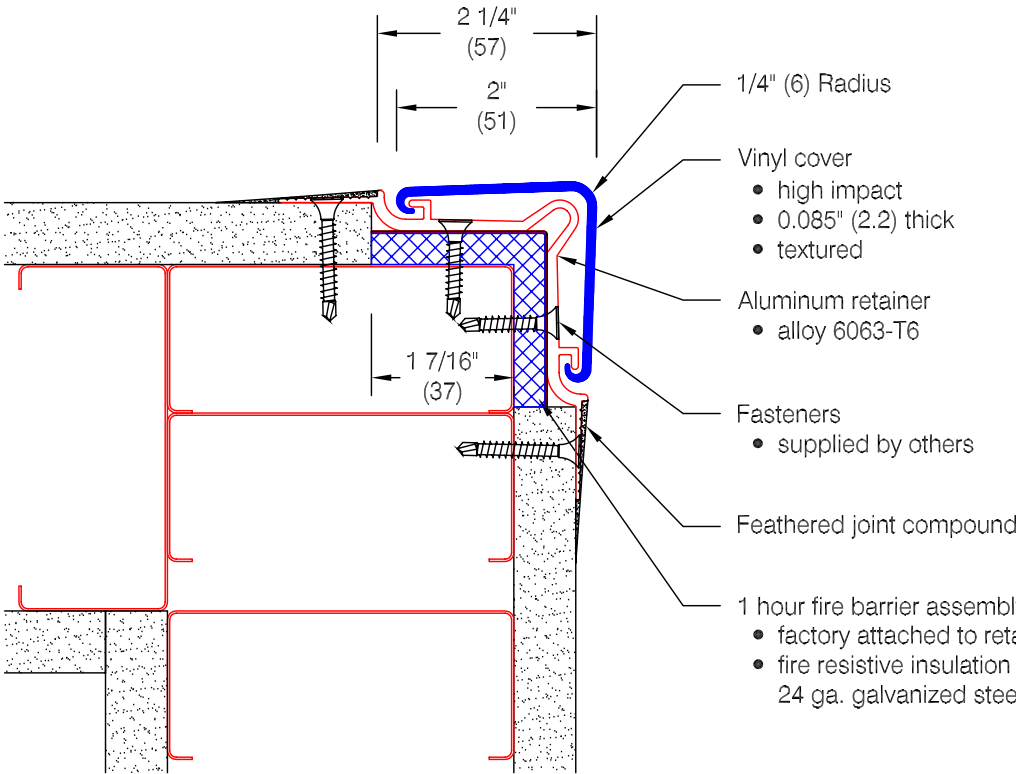

CGFT-72 Corner Guard 1 Hour Fire Rated

Features:

- Class A fire rating
- "Drop-in" installation follows completion of drywall mounting
- Stock lengths: 8'-0" (2438), 9'-0" (2743), 10'-0" (3048), and 12'-0" (3658)
- Custom cut lengths available
- Available with aluminum cove base insert for use with vinyl cove base standard in 4" (102) and 6" (152) heights

Finishes:

- Vinyl cover (textured)
- Manufacturer's standard colors
 - Custom colors available
- Aluminum retainer
- Mill finish aluminum

5/8" (16)
 Type "X"
 fire resistant gyp

Optional Cove Base Insert