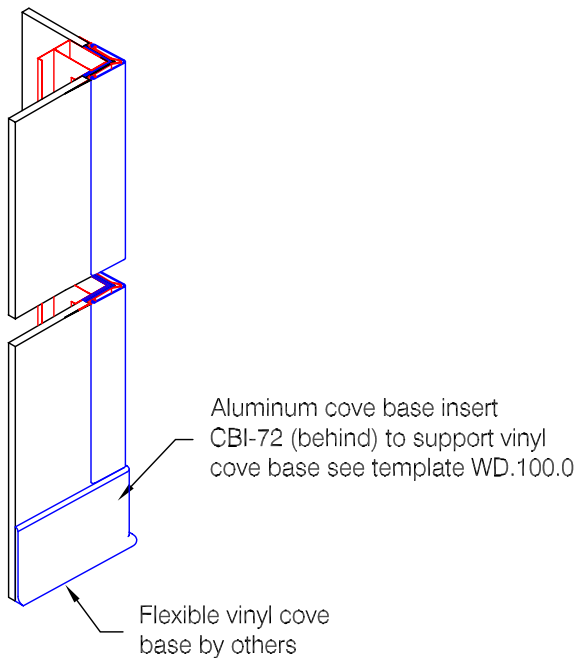

CGFT-72 Corner Guard 1 Hour Fire Rated

Features:

- Class A fire rating
- "Drop-in" installation follows completion of drywall mounting
- Stock lengths: 8'-0" (2438), 9'-0" (2743), 10'-0" (3048), and 12'-0" (3658)
- Custom cut lengths available
- Available with aluminum cove base insert for use with vinyl cove base standard in 4" (102) and 6" (152) heights

Finishes:

- Vinyl cover (textured)
- Manufacturer's standard colors
 - Custom colors available
- Aluminum retainer
- Mill finish aluminum

5/8" (16)
 Type "X"
 fire resistant gyp

Optional Cove Base Insert