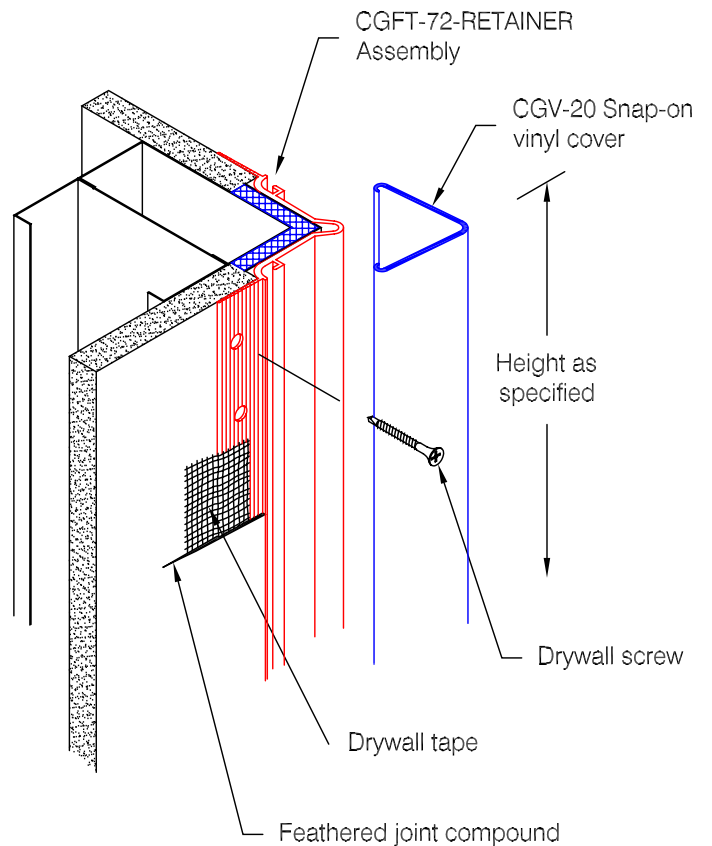

CGFT-72 Corner Guard 1 Hour Fire Rated

Features:

- Class A fire rating
- "Drop-in" installation follows completion of drywall mounting
- Stock lengths: 8'-0" (2438), 9'-0" (2743), 10'-0" (3048), and 12'-0" (3658)
- Custom cut lengths available
- Available with aluminum cove base insert for use with vinyl cove base standard in 4" (102) and 6" (152) heights

Finishes:

- Vinyl cover (textured)
- Manufacturer's standard colors
 - Custom colors available
- Aluminum retainer
- Mill finish aluminum

5/8" (16)
 Type "X"
 fire resistant gyp

Optional Cove Base Insert