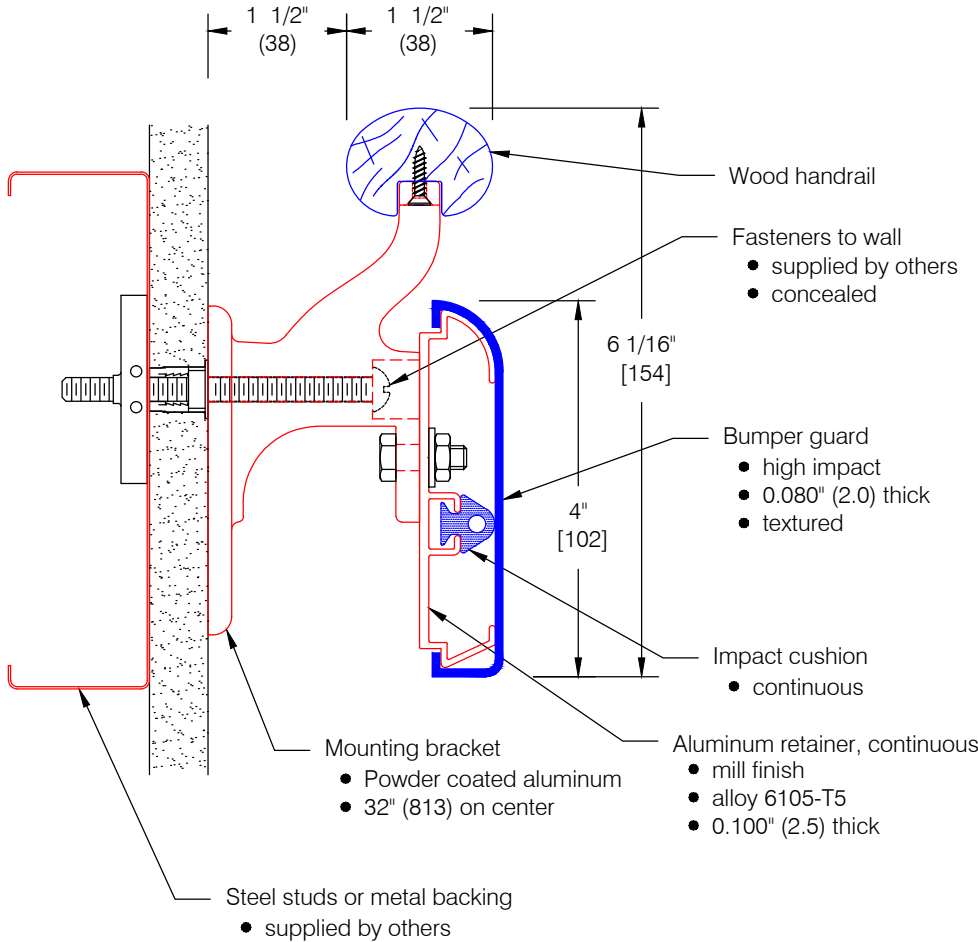

BR(*)-4EW Handrail - Standard Options

Features:

- ADA Compliant
- Wall returns - with hardware
- Outside corners - with hardware
- Inside Corners - mitered
- Stock lengths:
 Wood - random 6'-0" (1829) to 16'-0" (4877)
 Bumper guard - 12'-0" (3658)