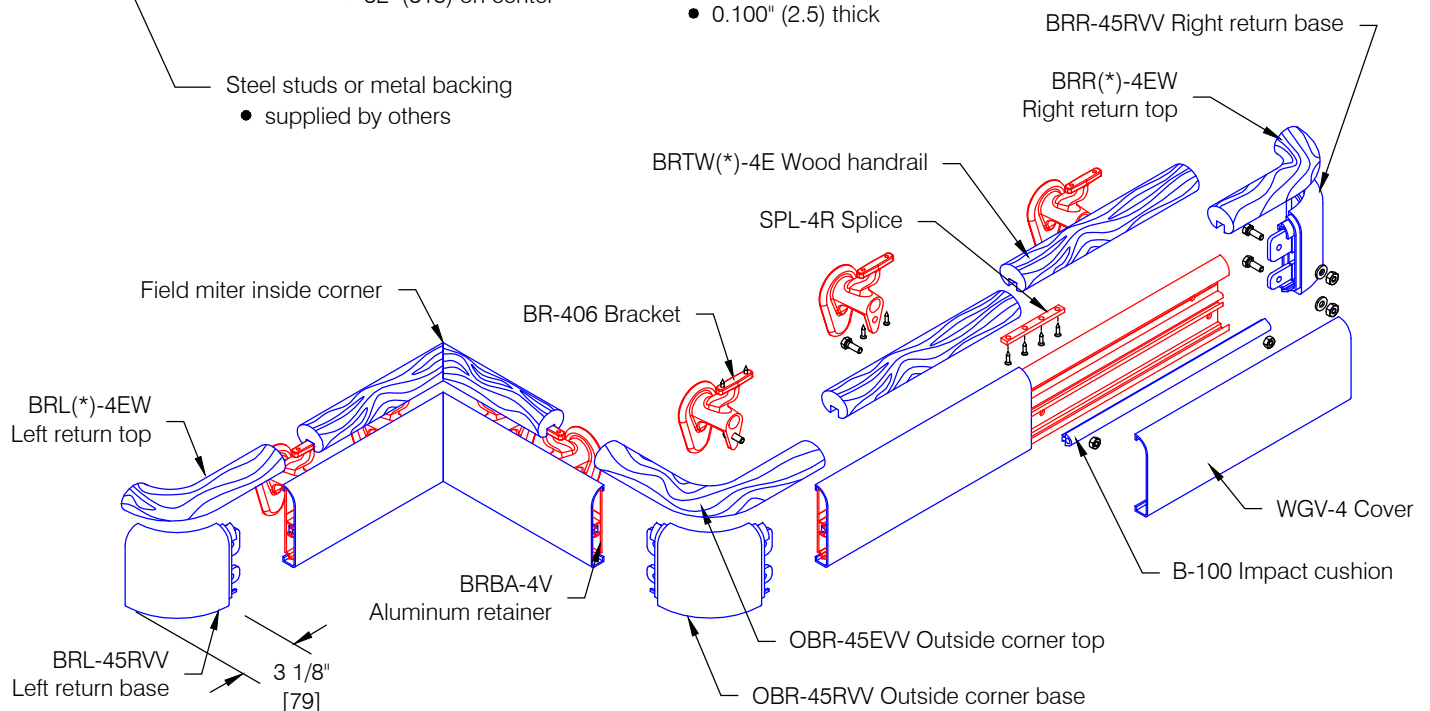

Pawling Corporation reserves the right to discontinue a design or modify an existing design without prior notice

Customer :	Project :	WD.183.0
Architect :	Sales Rep :