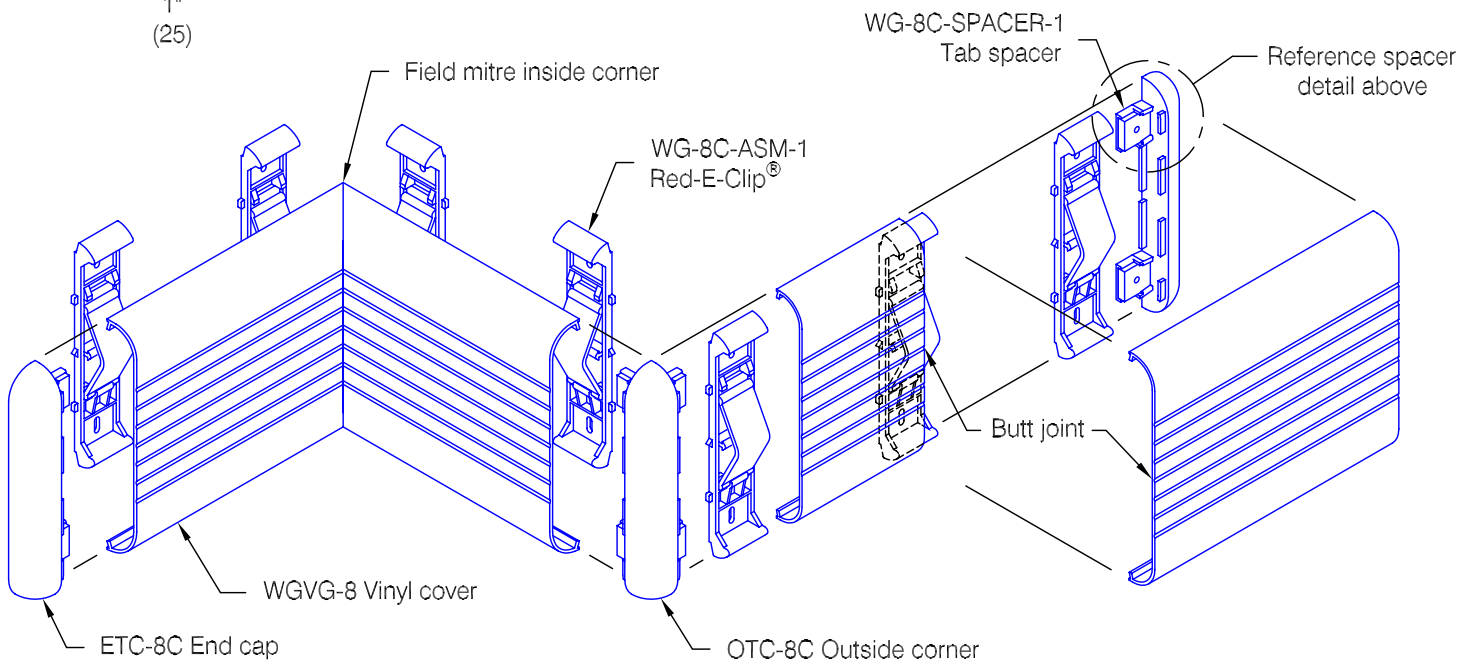

Pawling Corporation reserves the right to discontinue a design or modify an existing design without prior notice

Customer :	Project :	WD.36.1b
Architect :	Sales Rep :