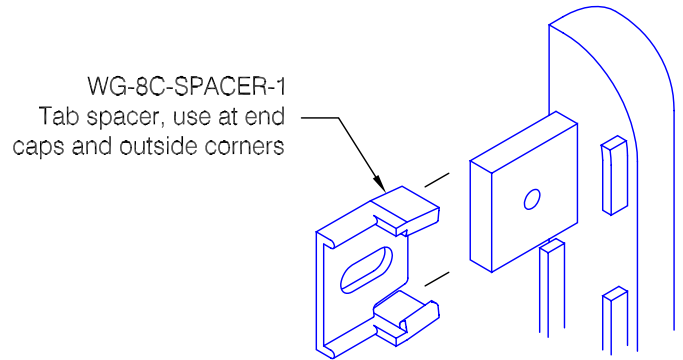

WGG-8C Red-E-Clip® Wall Guard

Features:

- Class A fire rated wall guard
- Molded end caps
- Molded outside corners
- Stock length 12'-0" (3658)

Finishes:

- Manufacturer's standard colors
- Custom colors available
- Standard detail (see WD.33.1)