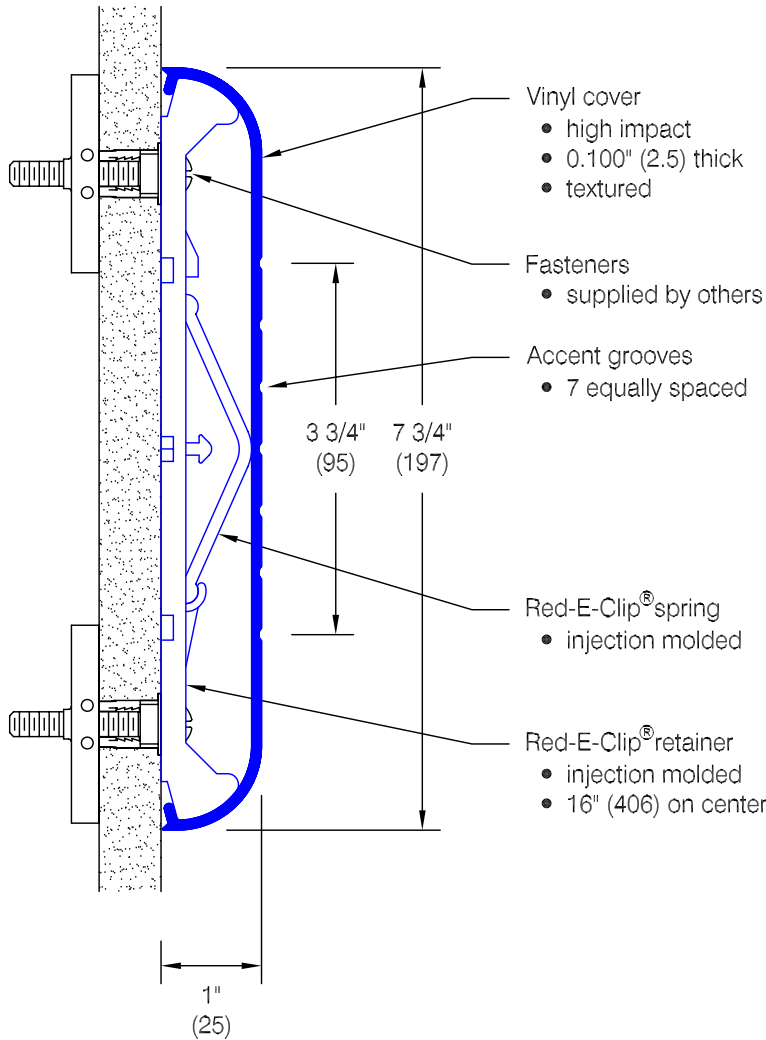

WGG-8C Red-E-Clip® Wall Guard

Features:

- Class A fire rated wall guard
- Molded end caps
- Molded outside corners
- Stock length 12'-0" (3658)

Finishes:

- Manufacturer's standard colors
- Custom colors available
- Standard detail (see WD.33.1)