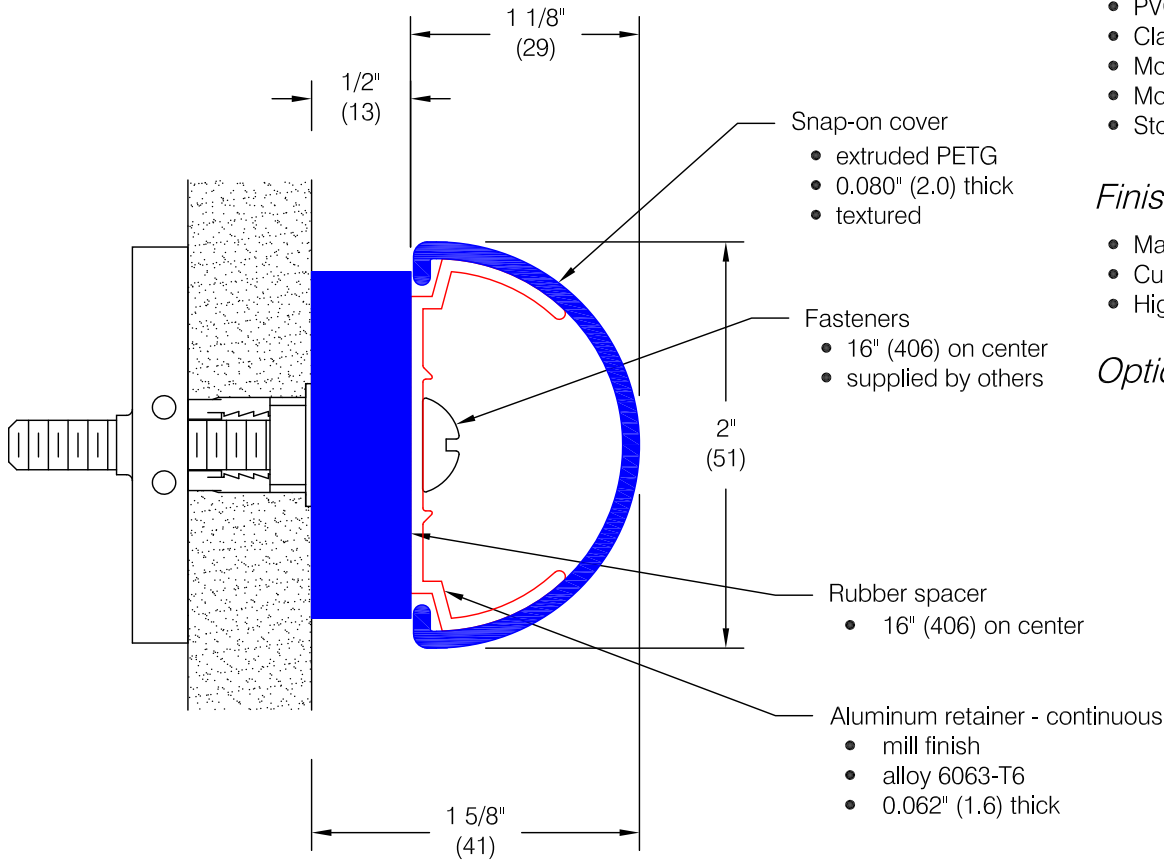

EBT-30PEXT Accent Rail

Features:

- PVC-Free materials
- Class A fire rating
- Molded end caps
- Molded outside corners
- Stock length 12'-0" (3658)

Finishes:

- Manufacturer's standard colors
- Custom colors available
- High gloss finish (see WD.53P.0)