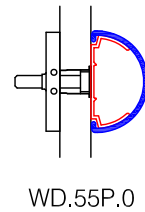

Pawling Corporation reserves the right to discontinue a design or modify an existing design without prior notice

Customer :	Project :	WD.56P.0a
Architect :	Sales Rep :