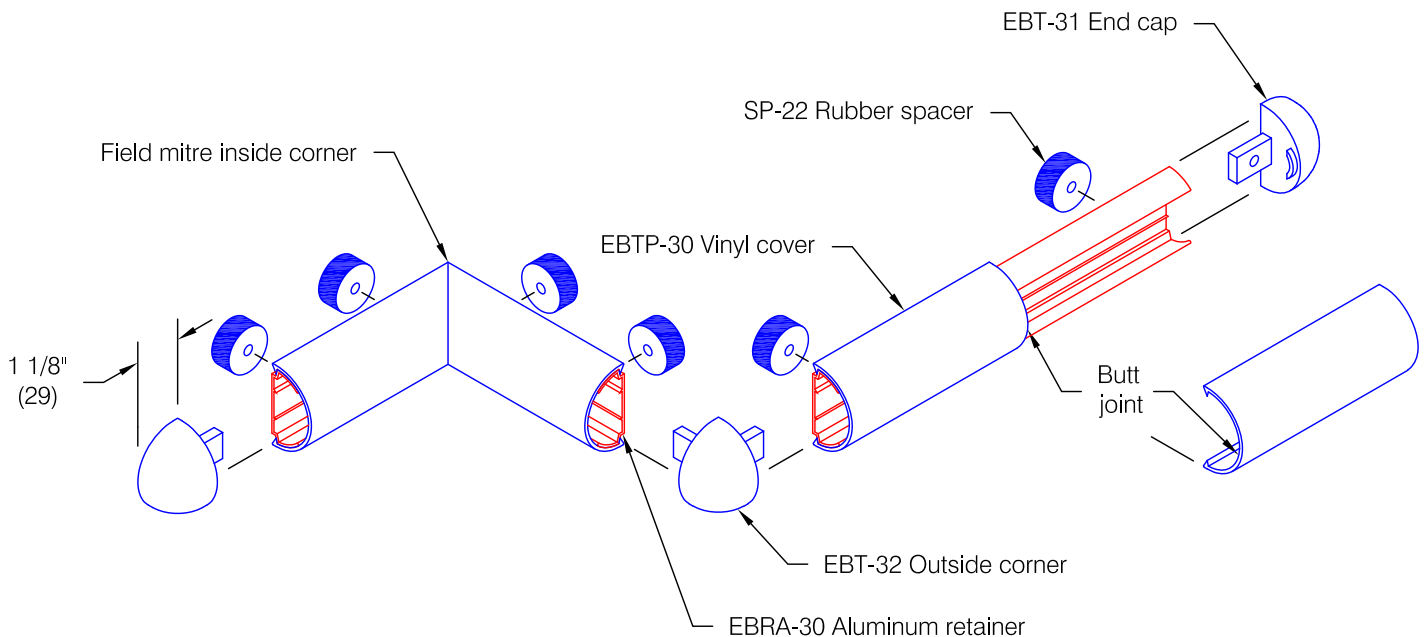

Pawling Corporation reserves the right to discontinue a design or modify an existing design without prior notice

Customer :	Project :	WD.56P.0a
Architect :	Sales Rep :