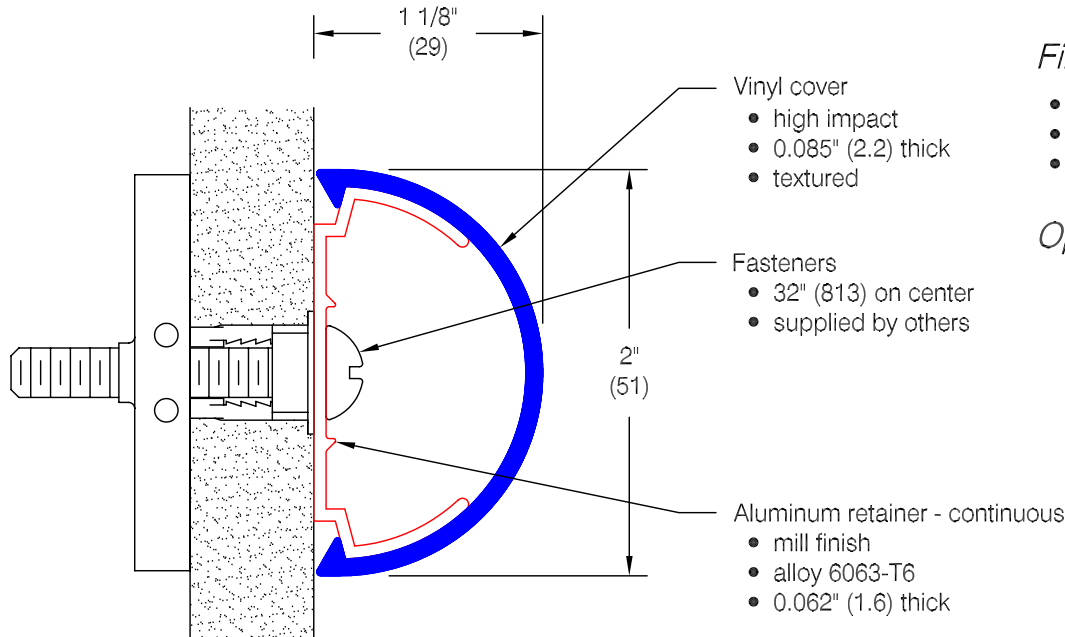

EBT-30 Accent Rail

Features:

- Class A fire rating
- Molded end caps
- Molded outside corners
- Stock length 12'-0" (3658)

Finishes:

- Manufacturer's standard colors
- Custom colors available
- High gloss finish (see WD.53.0)

Optional mounting:

Pawling Corporation reserves the right to discontinue a design or modify an existing design without prior notice

Customer :	Project :	WD.55.0a
Architect :	Sales Rep :