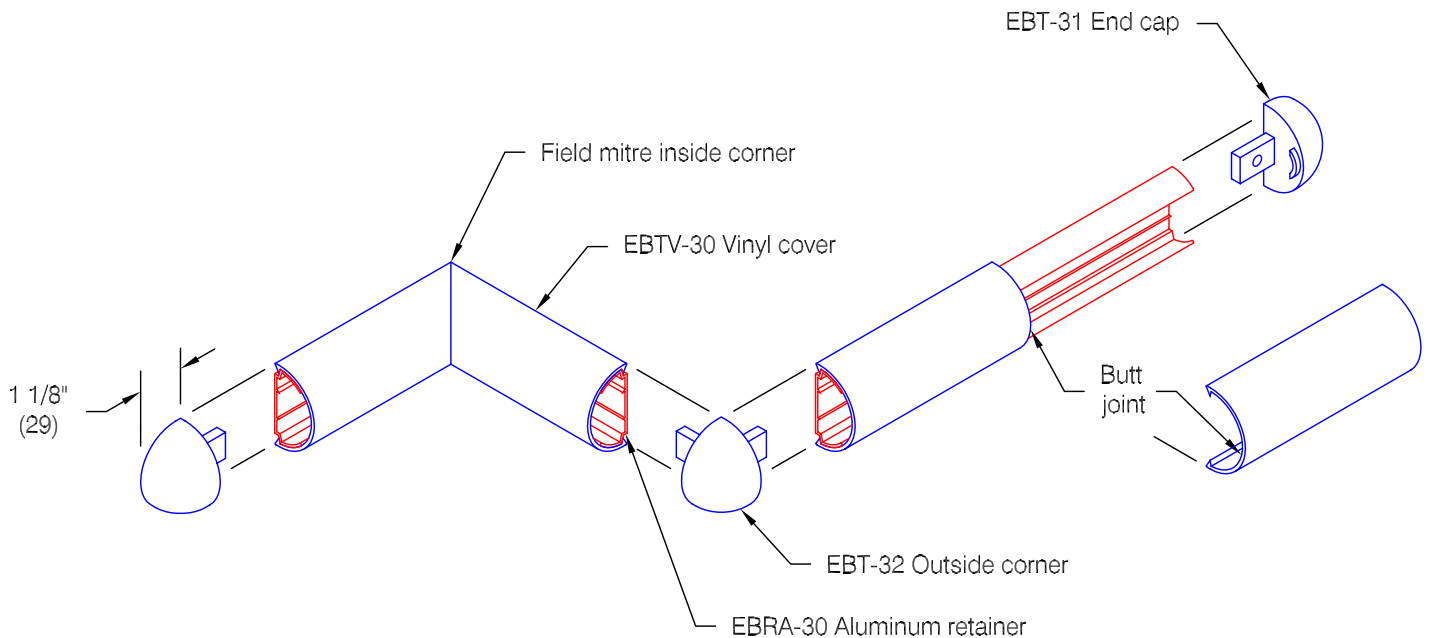

EBT-30 Accent Rail

Features:

- Class A fire rating
- Molded end caps
- Molded outside corners
- Stock length 12'-0" (3658)

Finishes:

- Manufacturer's standard colors
- Custom colors available
- High gloss finish (see WD.53.0)

Optional mounting:

Pawling Corporation reserves the right to discontinue a design or modify an existing design without prior notice

Customer :	Project :	WD.55.0a
Architect :	Sales Rep :